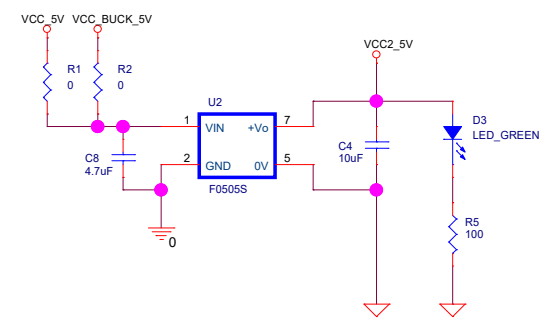

DC/DC CONVERTER

ISOLATED DC/DC CONVERTER

CAN COMMUNICATION

| | | |
|-------------------|------------------------|--------------|
| Title | | |
| BLDC MOTOR DRIVER | | |
| Size | Document Number | Rev |
| A3 | BLDC/03/22 | VRE01 |
| Date: | Friday, April 08, 2022 | Sheet 2 of 6 |