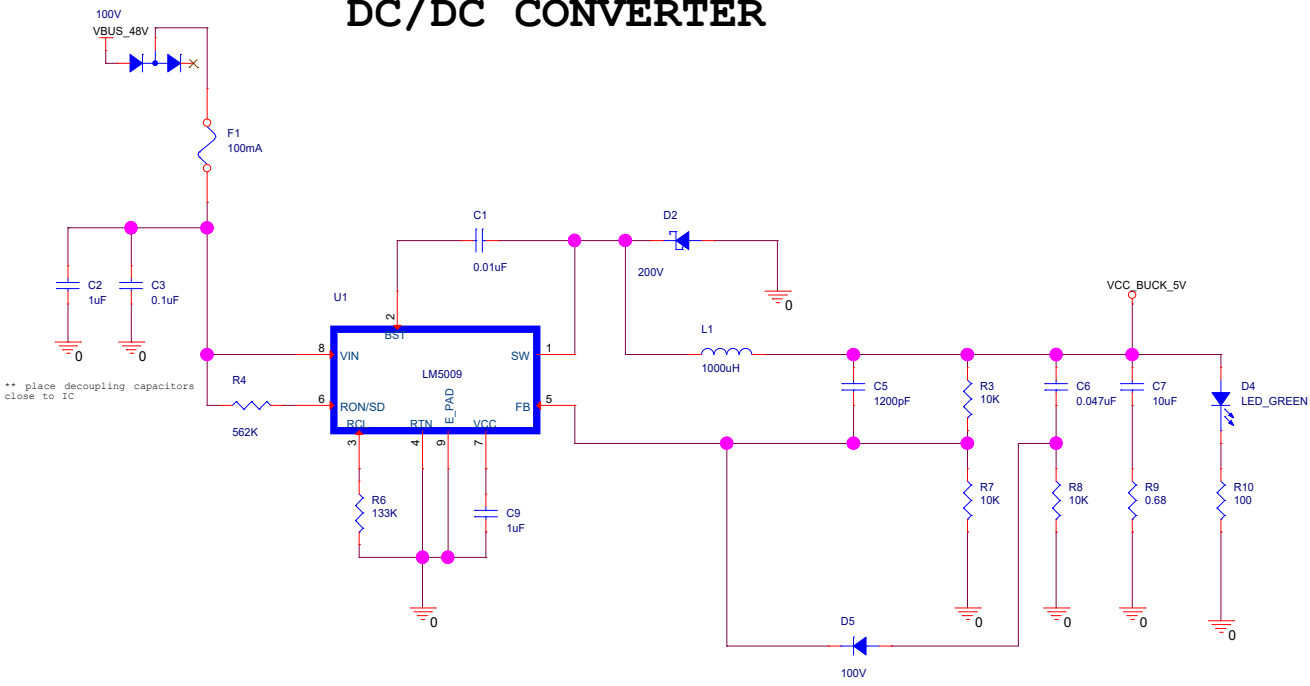

DC/DC CONVERTER

ISOLATED DC/DC CONVERTER

CAN COMMUNICATION

| | | |
|-------------------|------------------------|--------------|
| Title | | |
| BLDC MOTOR DRIVER | | |
| Size | Document Number | Rev |
| A3 | BLDC/03/22 | VRE01 |
| Date: | Friday, April 08, 2022 | Sheet 2 of 6 |