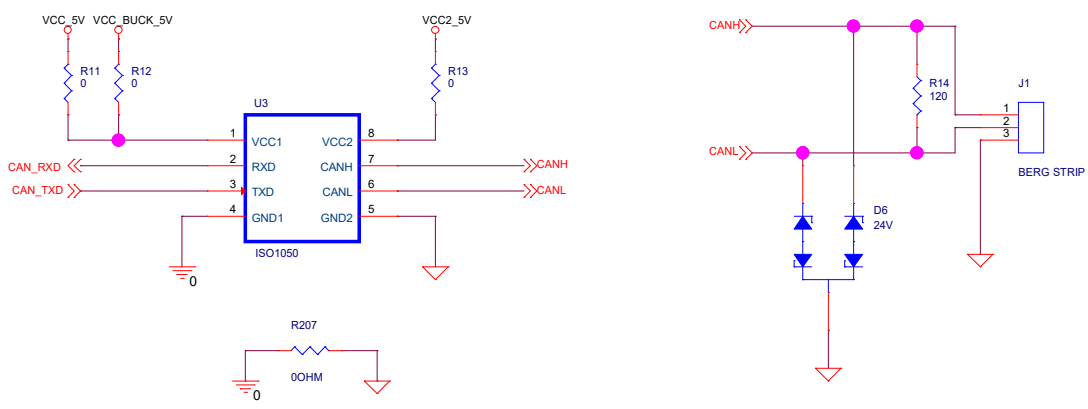

DC/DC CONVERTER

ISOLATED DC/DC CONVERTER

CAN COMMUNICATION

| | | |
|-------------------|------------------------|--------------|
| Title | | |
| BLDC MOTOR DRIVER | | |
| Size | Document Number | Rev |
| A3 | BLDC/03/22 | VRE01 |
| Date: | Friday, April 08, 2022 | Sheet 2 of 6 |