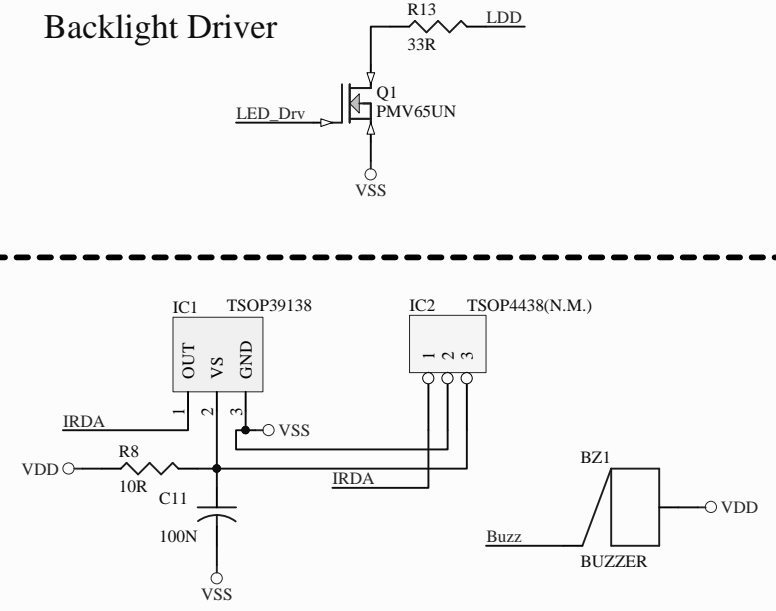

Power Supply

Iconographic LCD

Backlight Driver

Title		
Size	Number	Revision
A4		
Date:	01/03/2019	Sheet of
File:	D:\PART_CYPRESS\LCD_HMI_LCD	02_01_2019.Doc