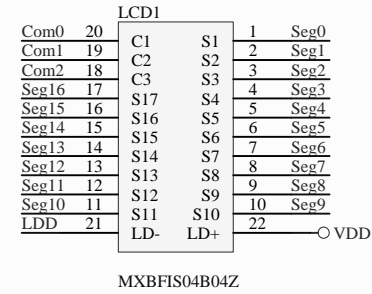

Power Supply

Iconographic LCD

Backlight Driver

Title		
Size	Number	Revision
A4		
Date:	01/03/2019	Sheet of
File:	D:\PART_CYPRESS\LCD_HMI_LCD	02_01_2019.Doc