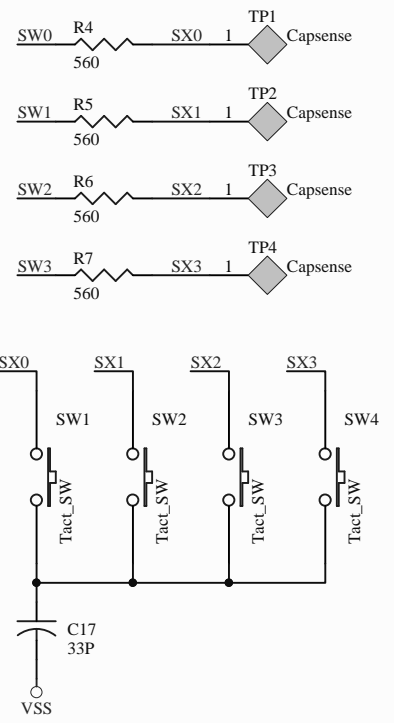

Power Supply

Iconographic LCD

Backlight Driver

Title		
Size	Number	Revision
A4		
Date:	01/03/2019	Sheet of
File:	D:\PART_CYPRESS\LCD_HMI_LCD	02_01_2019.Doc