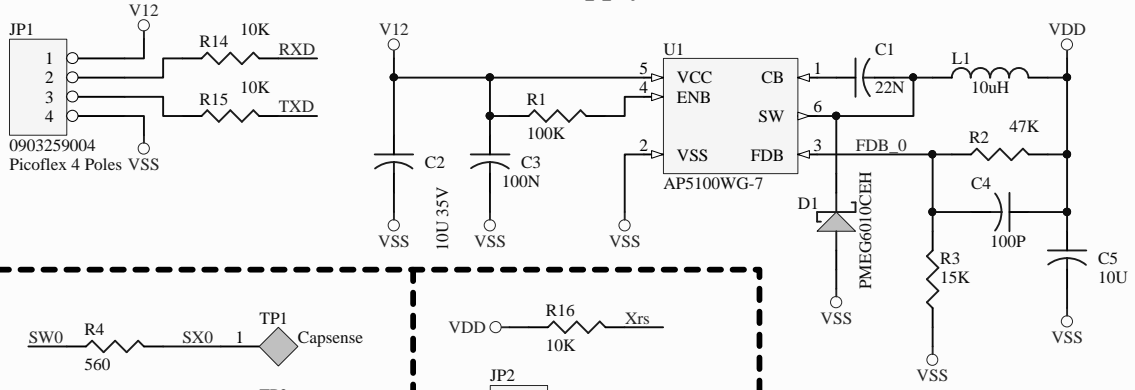

Power Supply

Iconographic LCD

Backlight Driver

Title		
Size	Number	Revision
A4		
Date:	01/03/2019	Sheet of
File:	D:\PART_CYPRESS\LCD_HMI_LCD	02_01_2019.Doc