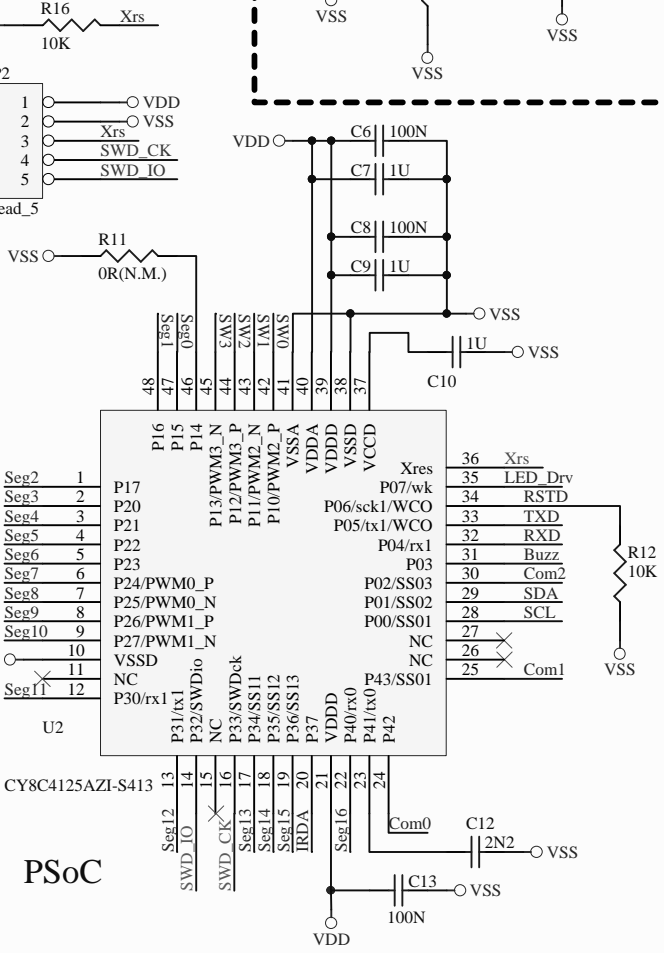

Power Supply

Iconographic LCD

Backlight Driver

Title		
Size	Number	Revision
A4		
Date:	01/03/2019	Sheet of
File:	D:\PART_CYPRESS\LCD_HMI_LCD	02_01_2019.Doc