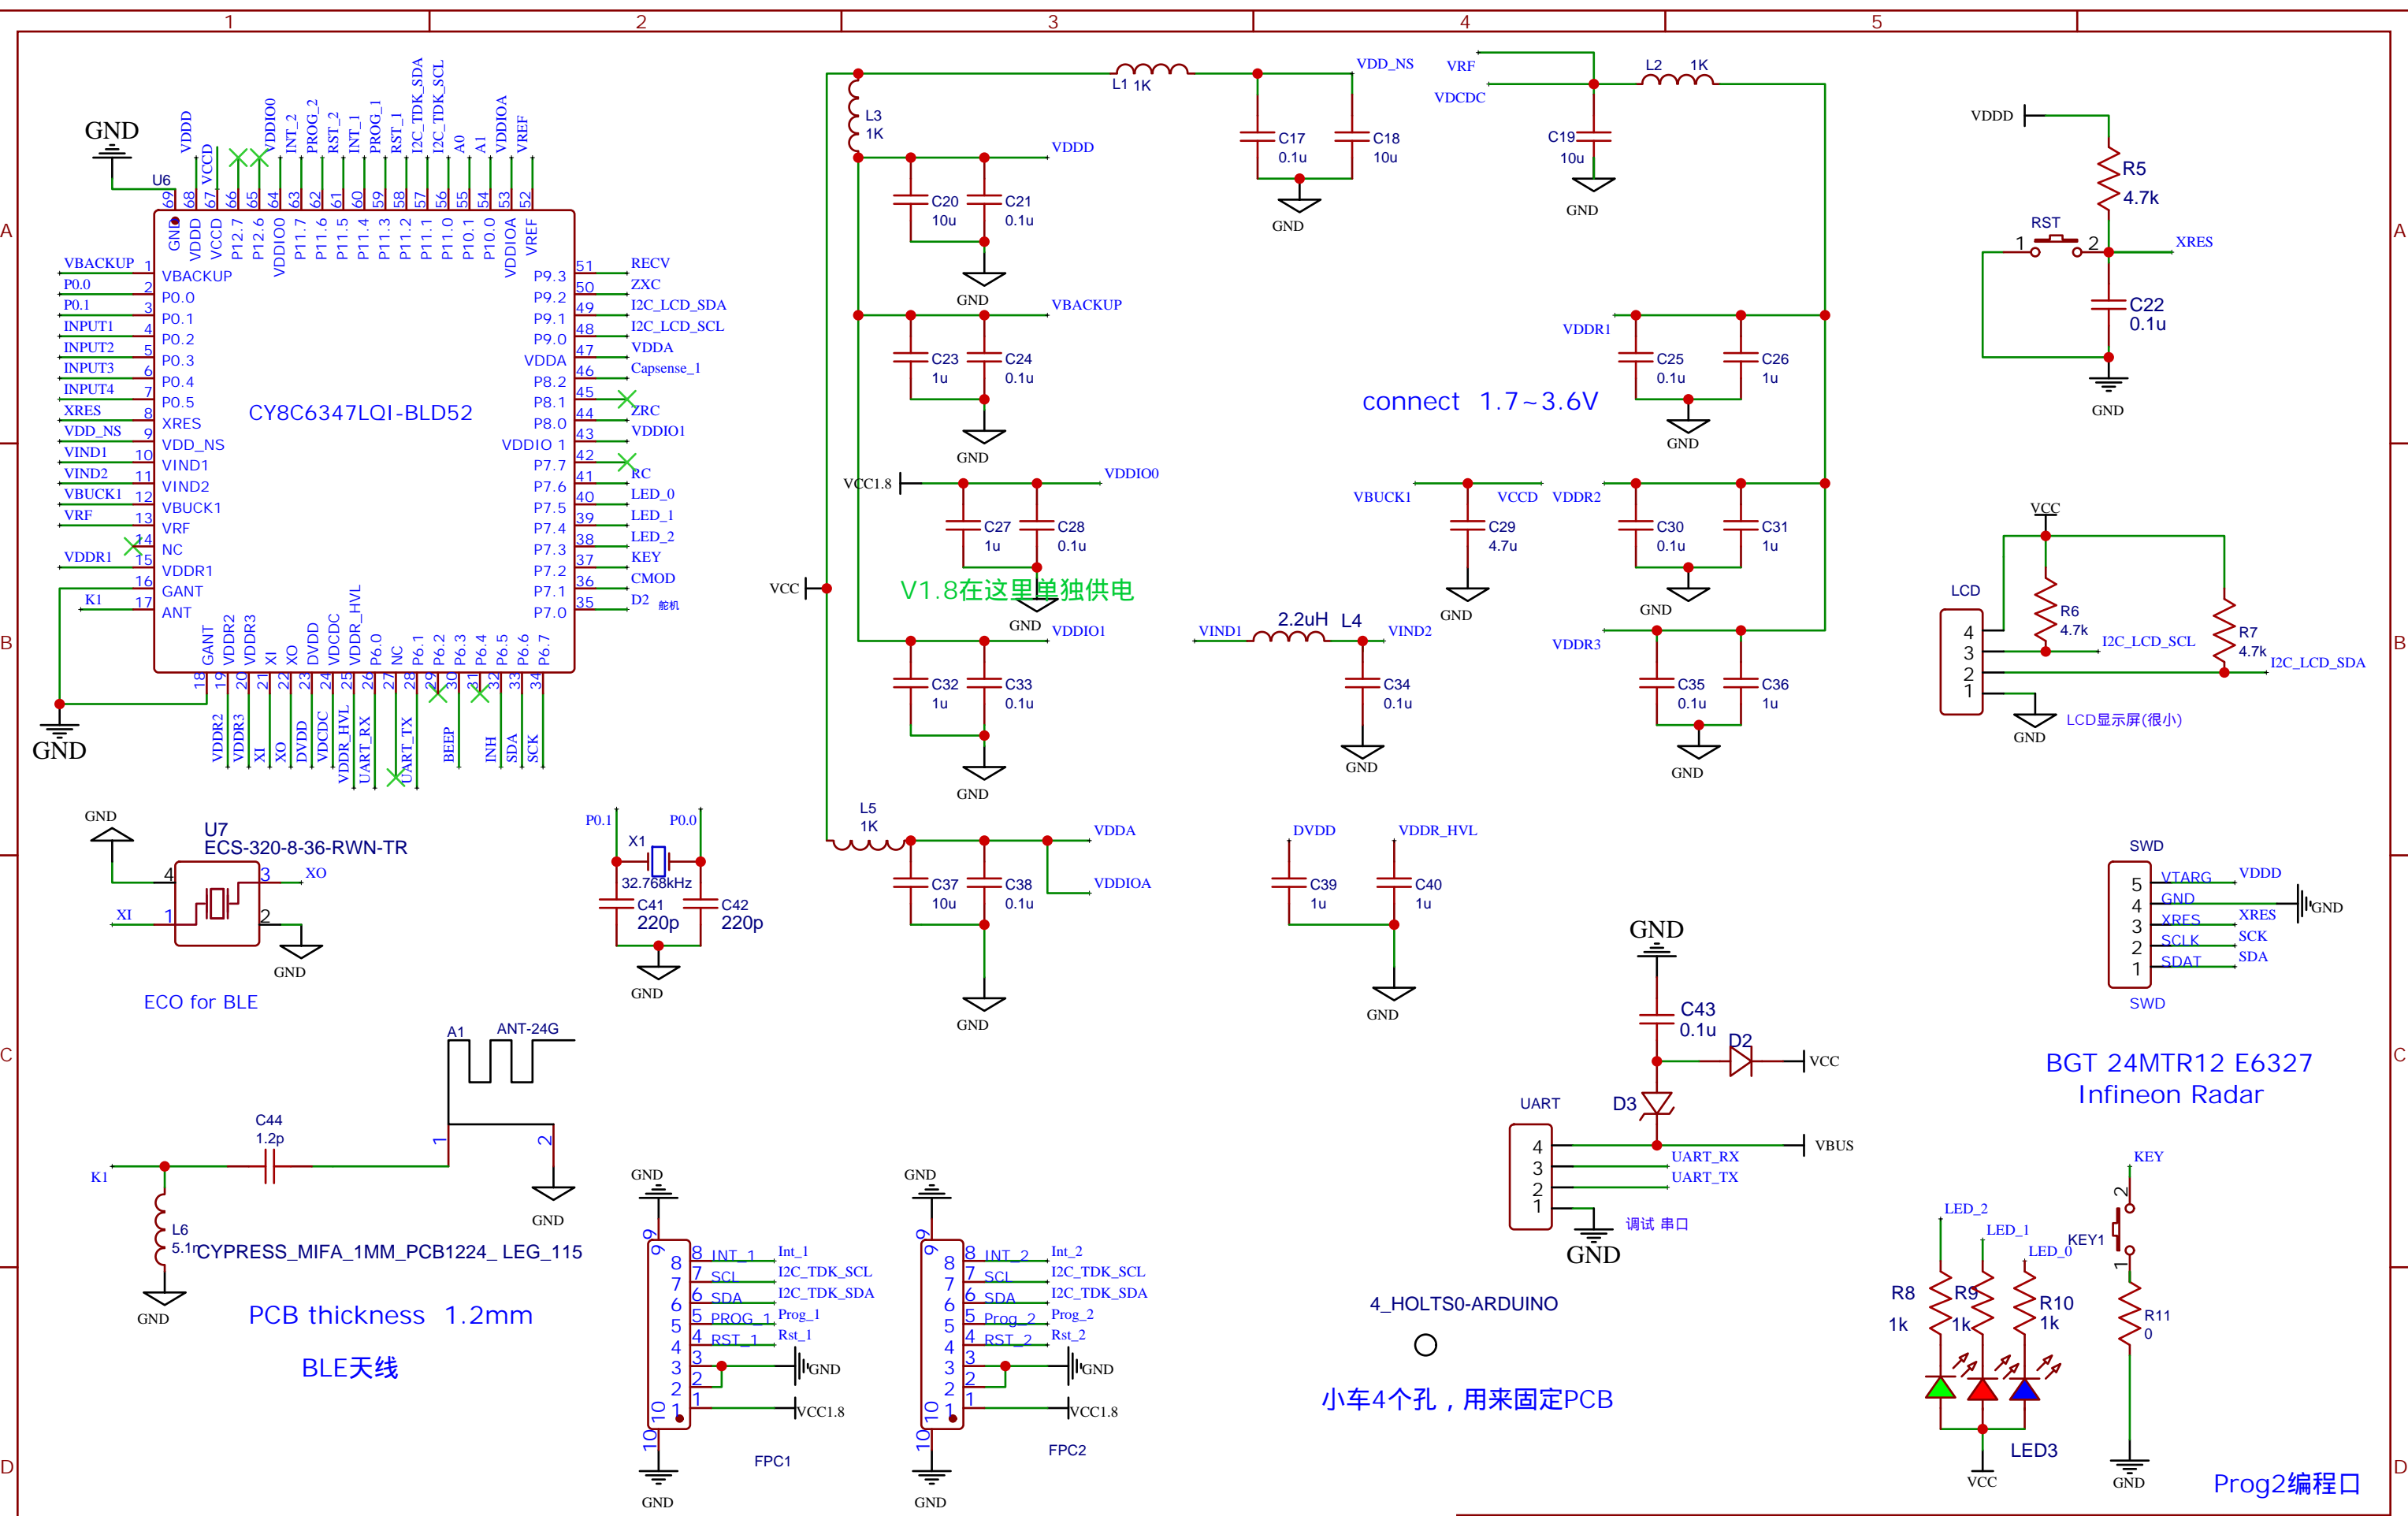

TITLE: Sheet_1	REV: 1.0
Company: Zenitron	Sheet: 1/1
Date: 2022-03-15	Drawn By: Bernie

TITLE: Sheet_1	REV: 1.0
Company: Zenitron	Sheet: 1/1
Date: 2022-03-16	Drawn By: Bernie