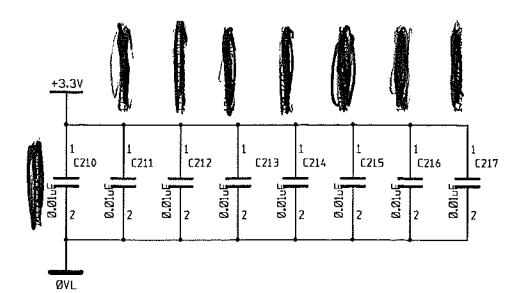

1GB Chip

1GB Chip NOFIT  
For Future Use

SPI HDR

CHIP ACTIVITY GREEN  
DIODE-LED-GN  
DIODE-LED-YL

USB ACTIVITY YELLOW