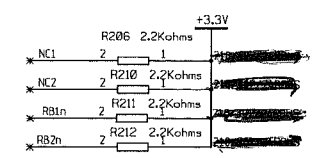

1GB Chip

1GB Chip NOFIT  
For Future Use

SPI HDR

CHIP ACTIVITY GREEN  
DIODE-LED-GN  
DIODE-LED-YL

USB ACTIVITY YELLOW