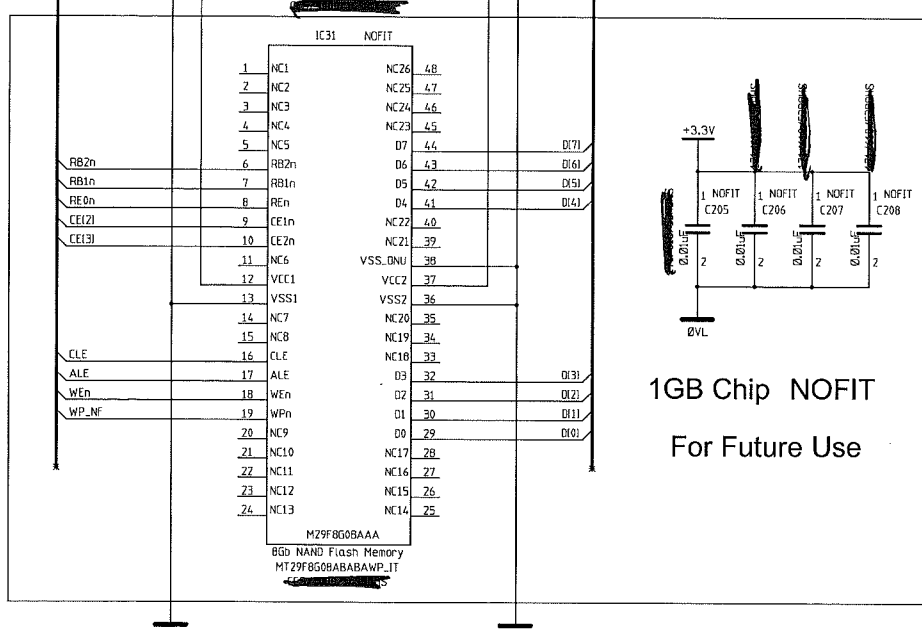

1GB Chip

1GB Chip NOFIT  
For Future Use

SPI HDR

CHIP ACTIVITY GREEN  
DIODE-LED-GN  
DIODE-LED-YL

USB ACTIVITY YELLOW