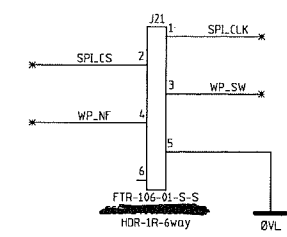

1GB Chip

1GB Chip NOFIT  
For Future Use

SPI HDR

CHIP ACTIVITY GREEN  
DIODE-LED-GN  
DIODE-LED-YL

USB ACTIVITY YELLOW