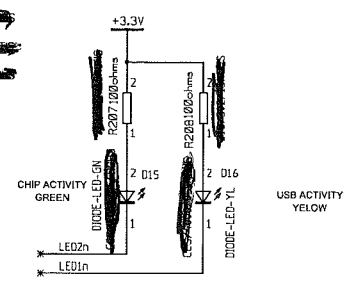

1GB Chip

1GB Chip NOFIT  
For Future Use

SPI HDR

CHIP ACTIVITY GREEN  
DIODE-LED-GN  
DIODE-LED-YL

USB ACTIVITY YELLOW