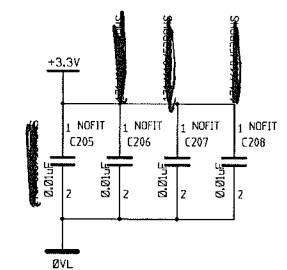

1GB Chip

1GB Chip NOFIT  
For Future Use

SPI HDR

CHIP ACTIVITY GREEN  
DIODE-LED-GN  
DIODE-LED-YL

USB ACTIVITY YELLOW